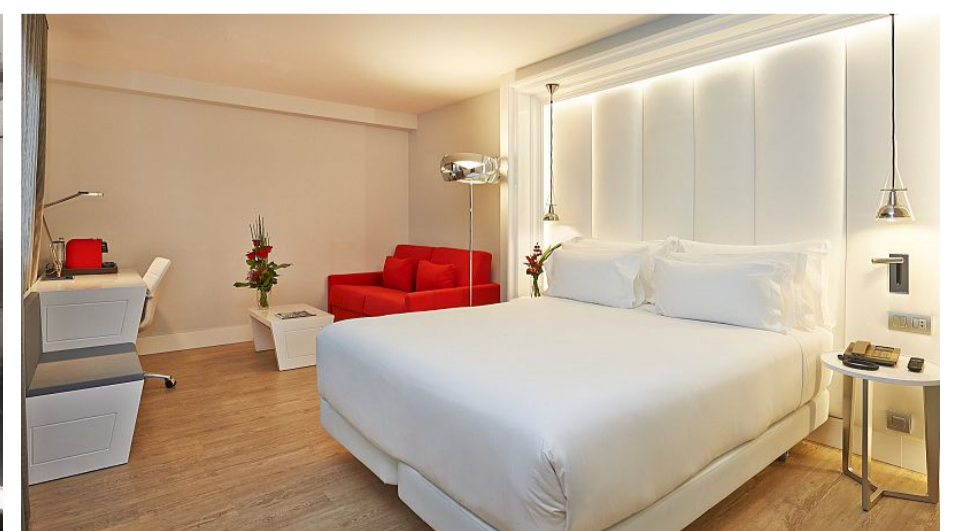

NH COLLECTION

HOTELS

NH MEETINGS
inspire. create. enjoy.

Lobby

NH COLLECTION
BARCELONA GRAN HOTEL
CALDERÓN

HOTEL LOCATION

NH Collection Barcelona Gran Hotel Calderón, formerly known as NH Barcelona Calderón, enjoys a perfect location minutes from Barcelona's top attractions. A short walk will take you to the bustling Las Ramblas, Passeig de Gràcia and Plaça Catalunya. Passeig de Gràcia metro stop is only a few minutes away on foot. Built on the site of the original Teatro Calderón, the hotel offers recently renovated spacious, bright rooms.

Plaça de Catalunya
0.32 Km / 3 min.
Las Ramblas
0.4 Km / 3 min.
La Pedrera
0.8 Km / 10 min.
Sants station
3 Km / 10 min.
El Prat airport
12 Km / 25 min.

Rambla Catalunya, 26
08007 Barcelona
Spain
T. +34 93 3010000
nhcollectionghcalderon@nh-hotels.com
<https://www.nh-hotels.com/hotel/nh-collection-barcelona-gran-hotel-calderon>

Hotel Services

138 Superior rooms, 8 with terrace, 99 Premium rooms, 9 with terrace and 18 Suites, 4 with terrace. All include exclusive services such as ultra-comfortable flex mattresses, Rainwater showers, Nespresso, teapot, 46" LED televisions and WiFi. Moreover the hotel has outstanding views of the city.

Gastronomy